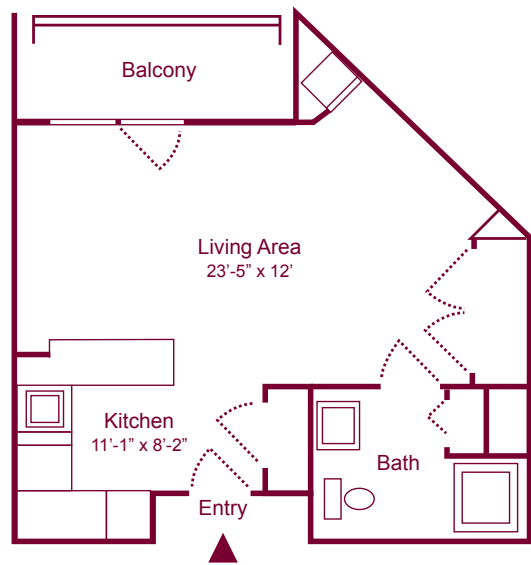

One Bedroom Floor Plan
(approximately 477 square feet)

Studio Floor Plan
(approximately 456 square feet)

Studio Floor Plan
(approximately 456 square feet)

**The dimensions, sizes, configuration and other information are meant to be illustrative only.*

One Bedroom Floor Plan
(approximately 575 square feet)

Two Bedroom Floor Plan
(approximately 794 square feet)

**The dimentions, sizes, configuration and other information are meant to be illustrative only.*