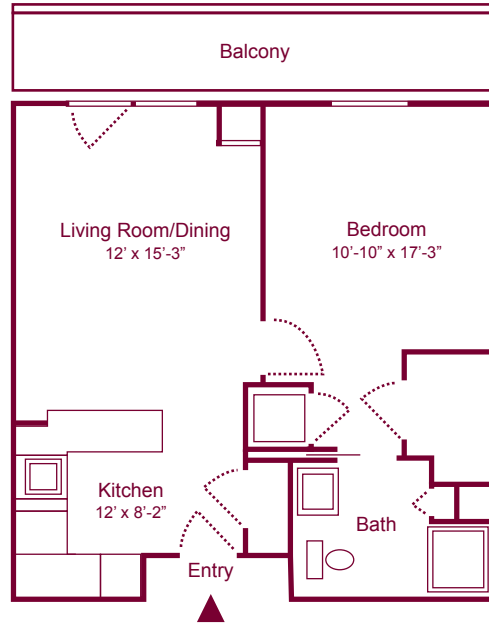

One Bedroom Floor Plan
(approximately 477 square feet)

Studio Floor Plan
(approximately 456 square feet)

Studio Floor Plan
(approximately 456 square feet)

**The dimensions, sizes, configuration and other information are meant to be illustrative only.*

One Bedroom Floor Plan
(approximately 575 square feet)

Two Bedroom Floor Plan
(approximately 794 square feet)

**The dimentions, sizes, configuration and other information are meant to be illustrative only.*