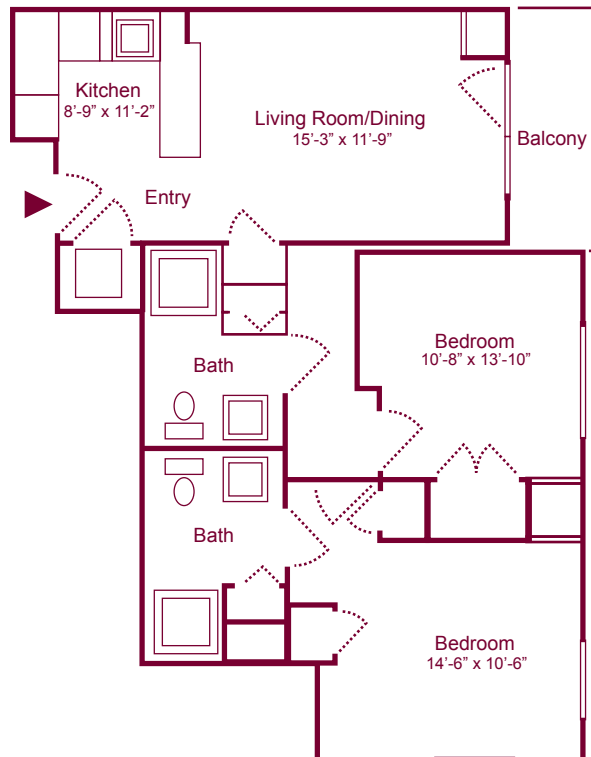

One Bedroom Floor Plan
(approximately 477 square feet)

Studio Floor Plan
(approximately 456 square feet)

Studio Floor Plan
(approximately 456 square feet)

**The dimensions, sizes, configuration and other information are meant to be illustrative only.*

One Bedroom Floor Plan
(approximately 575 square feet)

Two Bedroom Floor Plan
(approximately 794 square feet)

**The dimentions, sizes, configuration and other information are meant to be illustrative only.*